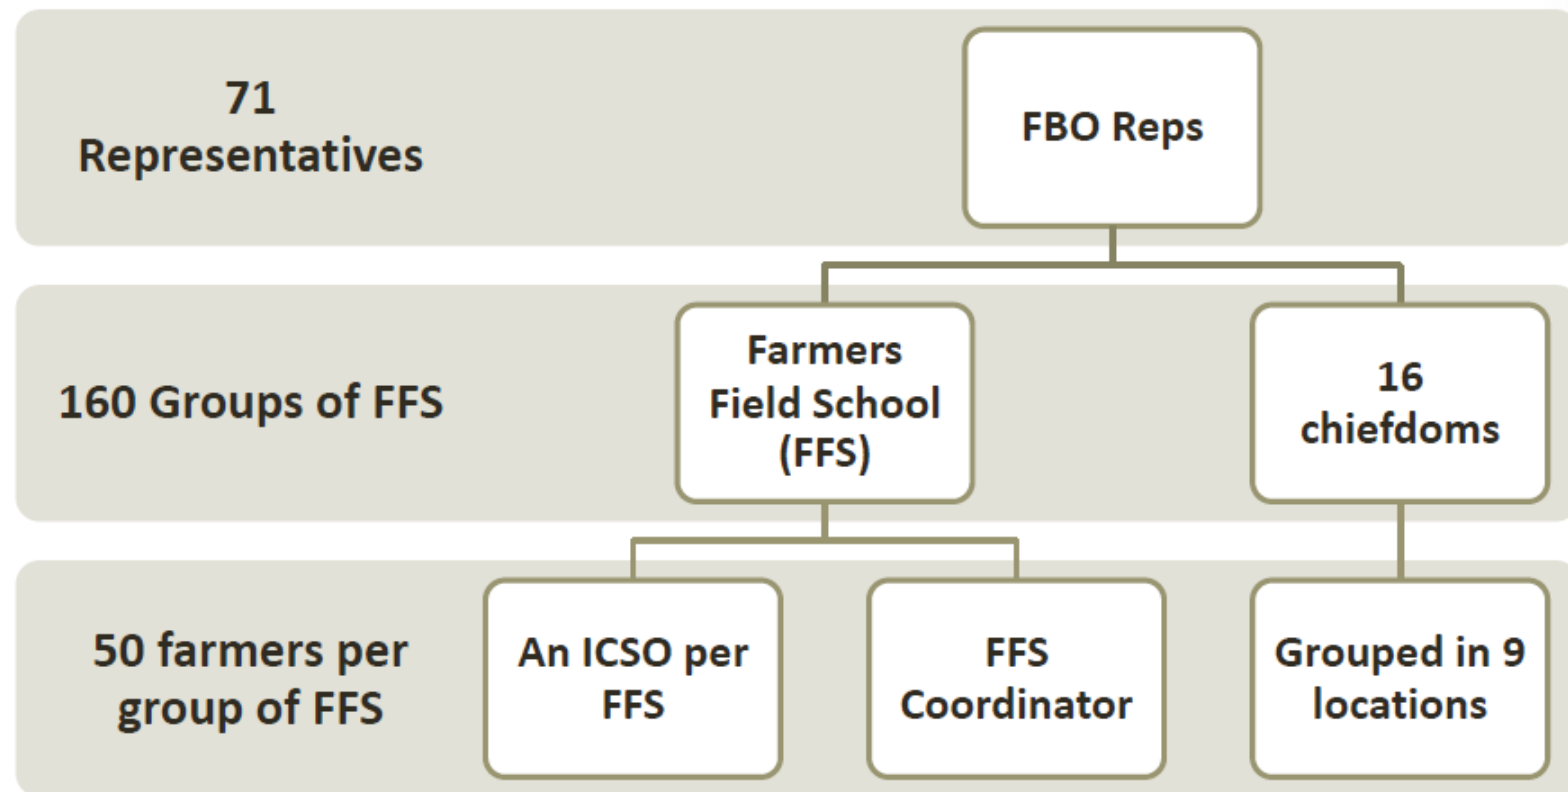

8-0189-16-100-00

See our progress at:

<https://rspo.org/members/5815>

Goldtree

AFRICA MAP

Sierra Leone General Info:

- Area: 71,740 km²
- Population: 8,420,641
- GDP PPP per capita: \$1,608
- Language: English, Krio
- Government: Unitary presidential republic.

Farmer's group structure plan – (4983)

Group moto:

UNITY & FARMING

THE TRANSFORMATIVE
POWER OF OIL PALM

Thanks

For more information, please contact:

Adriana Cala

acala@scsglobalservices.com